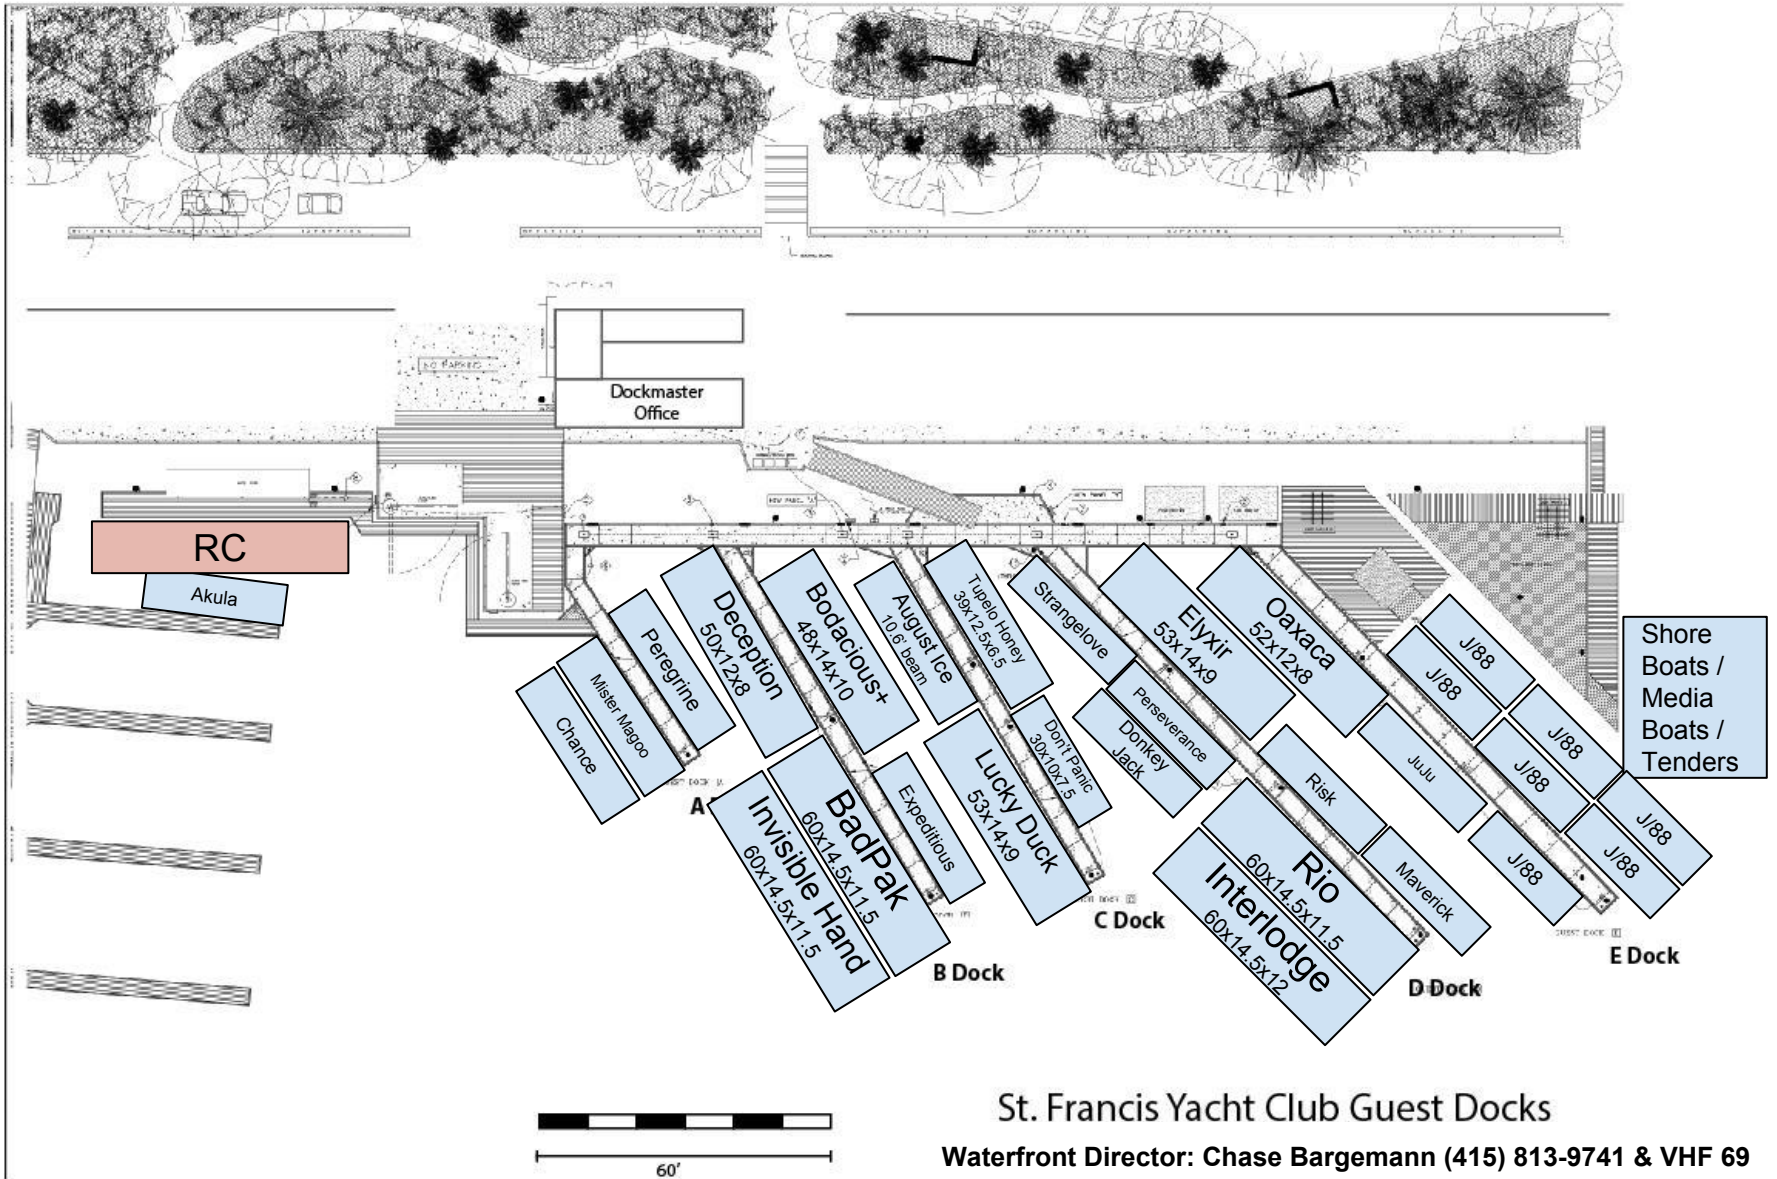

2018 ROLEX BIG BOAT SERIES

September 12 - 16, 2018

St. Francis Yacht Club | San Francisco, California

DOCKING ASSIGNMENTS

Boat Name	Marina Slip
007 - J/105	403-405
Alchemy - J/105	403-405
Aquavit - J/105	403-405
Archimedes - J/105	403-405
BigBuoys - J/105	403-405
Blackhawk - J/105	421
Blue - ORR A	221
Box of Rain - J/105	243
Bullet - Express 37	143
Cento Miglia - ORR B	355
Eclipse - Express 37	453
Elan - Express 37	155
Elusive - ORR C	381
Escapade - Express 37	585
Everlong - ORR C	241
Fast Exit - ORR B	361
Gentoo - ORR B	161
Godot - J/105	335
Golden Moon - Express 37	181
Hazardous Waste - J/105	251
Invictus - ORR C	535
Javelin - J/105	501
Jeannette - ORR C	411
Kuai - ORR B	333
Loca Motion - Express 37	567
Madmen - ORR B	279
Mojo - J/105	547
Mulan - ORR C	445
Ne*Ne - J/105	413
Nirvana - J/105	261
Russian Roulette - J/105	403-405
Stewball - Express 37	493
Swift Ness - ORR B	277
Timeshaver - ORR B	401
Velvet Hammer - ORR B	107

Boat Name	
Akula - J/105	StFYC
August Ice - ORR B	StFYC
BadPak - Pac 52	StFYC
Bodacious+ - ORR A	StFYC
Chance - ORR C	StFYC
Courageous - J/88	StFYC
Deception - ORR A	StFYC
Don't Panic - ORR B	StFYC
Donkey Jack - J/105	StFYC
Elyxir - ORR A	StFYC
Expeditious - Express 37	StFYC
Inconceivable - J/88	StFYC
Interlodge - Pac 52	StFYC
Invisible Hand - Pac 52	StFYC
JuJu - J/105	StFYC
Juno - J/88	StFYC
Lucky Duck - ORR A	StFYC
M Squared - J/88	StFYC
Maverick - J/105	StFYC
Mister Magoo - ORR C	StFYC
Oaxaca - ORR A	StFYC
Peregrine - ORR C	StFYC
Risk - J/105	StFYC
Strangelove - J/105	StFYC
Tupelo Honey - ORR C	StFYC
JetStream - ORR B	GGYC 787

St. Francis Yacht Club
San Francisco Dock Layout

St. Francis Yacht Club Guest Docks
Waterfront Director: Chase Bargemann (415) 813-9741 & VHF 69

Marina Office Telephone
 415-831-6322
 Hours of Operation
 8:30 am - 5:00 pm