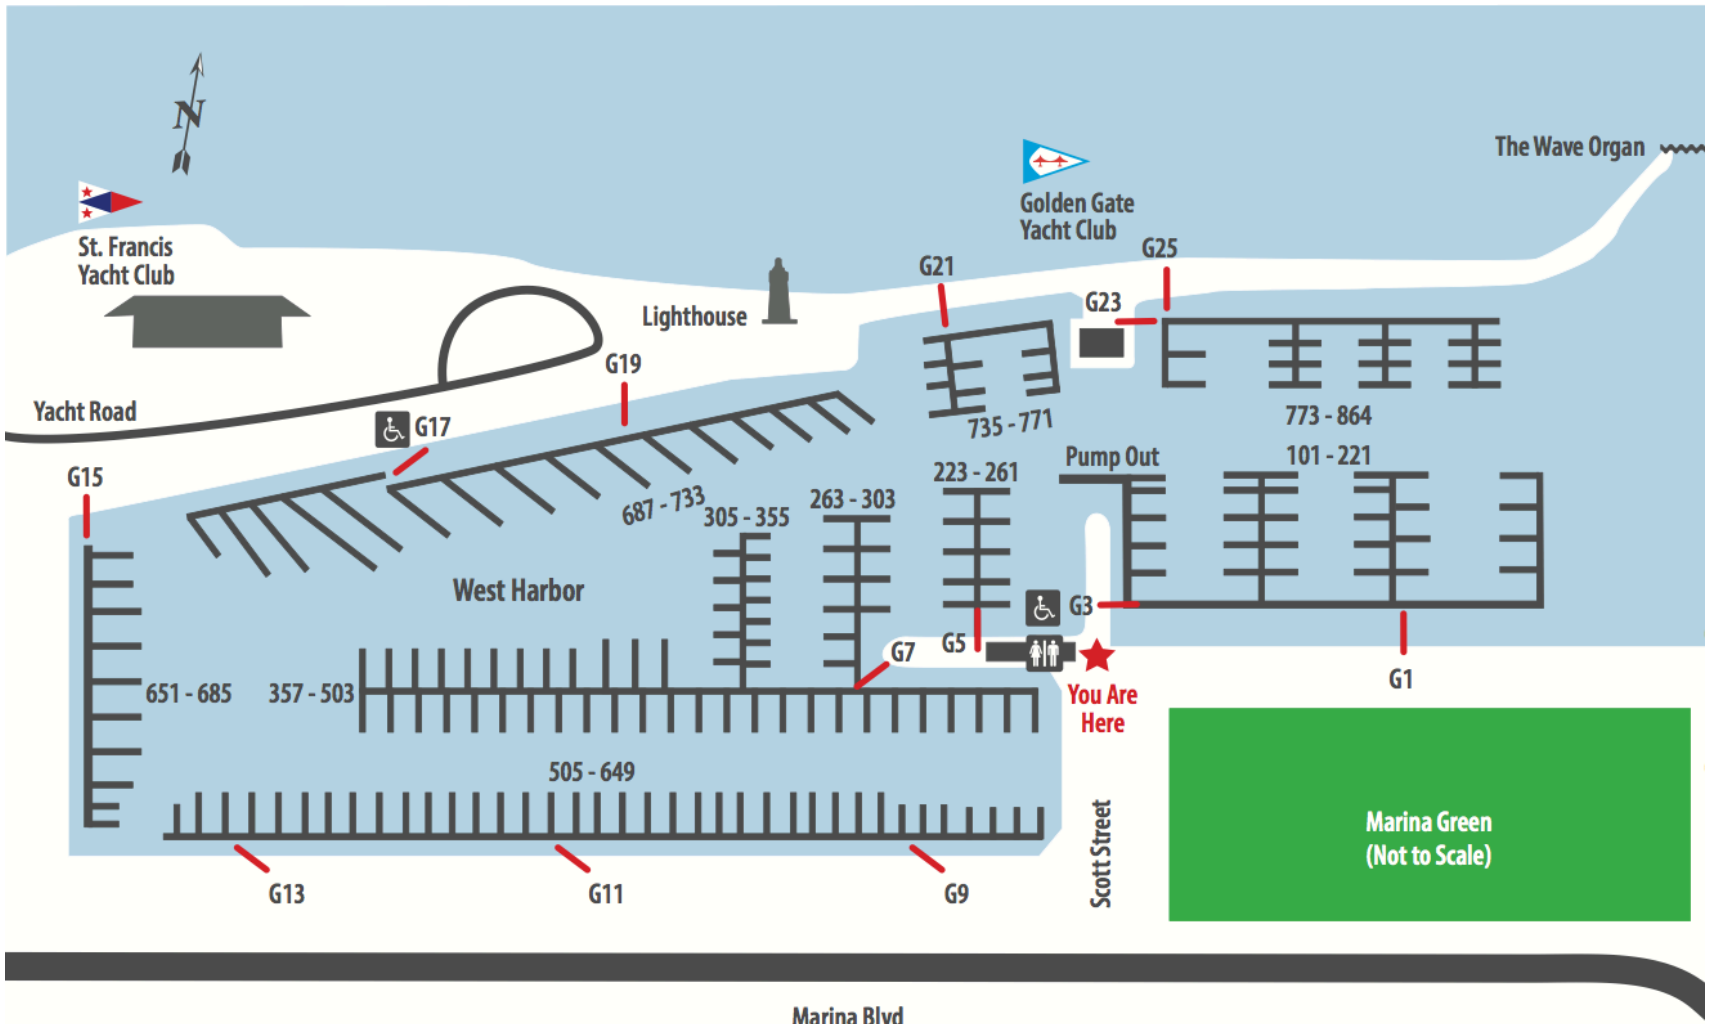

2018 ROLEX BIG BOAT SERIES

September 12 - 16, 2018

St. Francis Yacht Club | San Francisco, California

DOCKING ASSIGNMENTS

Boat Name	Marina Slip
007 - J/105	403-405
Alchemy - J/105	403-405
Aquavit - J/105	403-405
Archimedes - J/105	403-405
BigBuoys - J/105	403-405
Blackhawk - J/105	421
Blue - ORR A	221
Box of Rain - J/105	243
Bullet - Express 37	143
Cento Miglia - ORR B	355
Eclipse - Express 37	453
Elan - Express 37	155
Elusive - ORR C	381
Escapade - Express 37	585
Everlong - ORR C	241
Fast Exit - ORR B	361
Gentoo - ORR B	161
Godot - J/105	335
Golden Moon - Express 37	181
Hazardous Waste - J/105	251
Invictus - ORR C	535
Javelin - J/105	501
Jeannette - ORR C	411
Kuai - ORR B	333
Loca Motion - Express 37	567
Madmen - ORR B	279
Mojo - J/105	547
Mulan - ORR C	445
Ne*Ne - J/105	413
Nirvana - J/105	261
Russian Roulette - J/105	403-405
Stewball - Express 37	493
Swift Ness - ORR B	277
Timeshaver - ORR B	401
Velvet Hammer - ORR B	107

Boat Name	
Akula - J/105	StFYC
August Ice - ORR B	StFYC
BadPak - Pac 52	StFYC
Bodacious+ - ORR A	StFYC
Chance - ORR C	StFYC
Courageous - J/88	StFYC
Deception - ORR A	StFYC
Don't Panic - ORR B	StFYC
Donkey Jack - J/105	StFYC
Elyxir - ORR A	StFYC
Expeditious - Express 37	StFYC
Inconceivable - J/88	StFYC
Interlodge - Pac 52	StFYC
Invisible Hand - Pac 52	StFYC
JuJu - J/105	StFYC
Juno - J/88	StFYC
Lucky Duck - ORR A	StFYC
M Squared - J/88	StFYC
Maverick - J/105	StFYC
Mister Magoo - ORR C	StFYC
Oaxaca - ORR A	StFYC
Peregrine - ORR C	StFYC
Risk - J/105	StFYC
Strangelove - J/105	StFYC
Tupelo Honey - ORR C	StFYC
JetStream - ORR B	GGYC 787

St. Francis Yacht Club
San Francisco Dock Layout

St. Francis Yacht Club Guest Docks
Waterfront Director: Chase Bargemann (415) 813-9741 & VHF 69

Marina Office Telephone
 415-831-6322
 Hours of Operation
 8:30 am - 5:00 pm